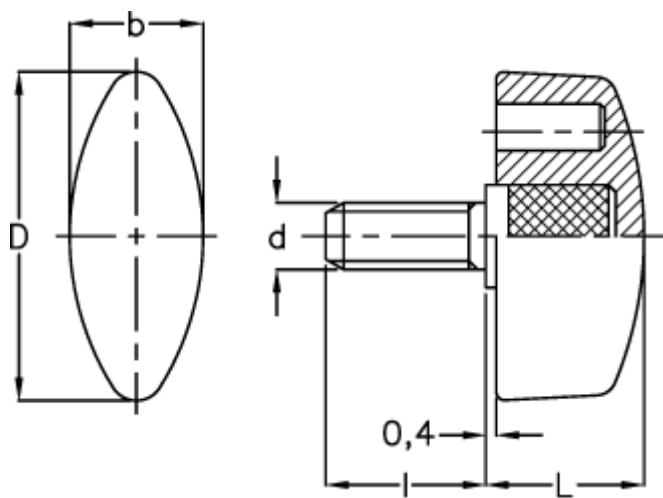

Data Sheet

Article number: 2302108311

Description: E+G Wing knob
CT.476/25 S-p-M5x10-INOX

Measures

b	= 11
d	= 26
d 6g	= M5
l	= 10
L	= 13